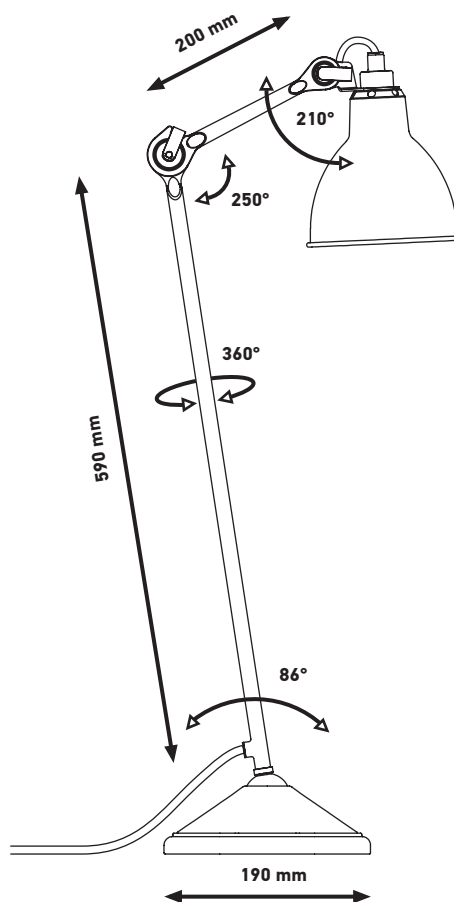

TECHNICAL SHEET / FICHE TECHNIQUE

LAMPE GRAS N°206

FINISHES / FINITIONS