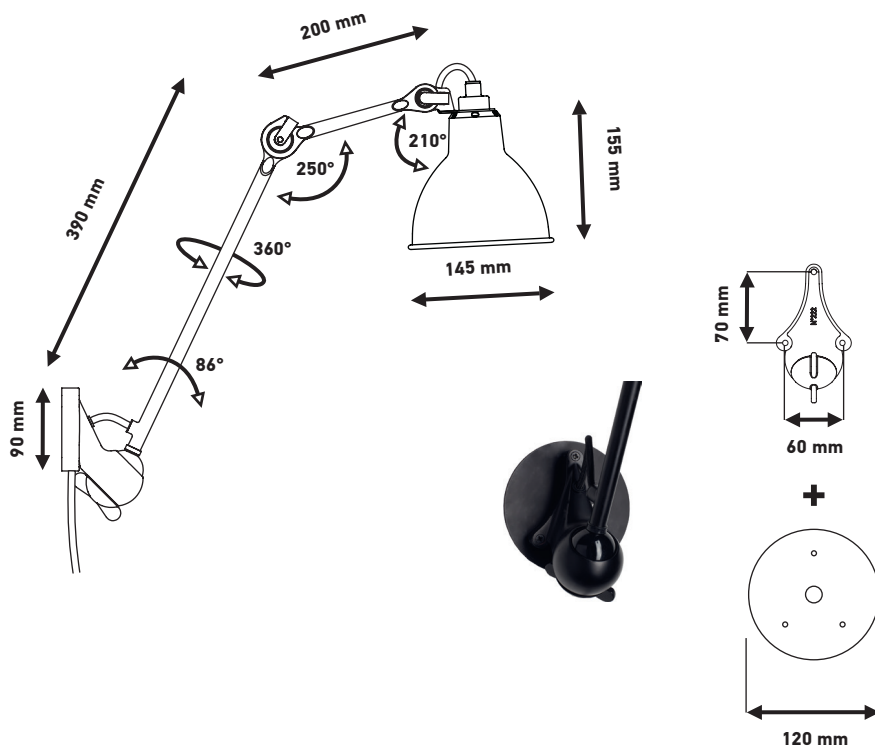

LAMPE GRAS

DCWéditions
PARIS

Wall lamp | *Applique*

Material: Steel
Matériaux: Acier

Weight: Net 1,5 kg | Gross 2,5 kg
Poids: Net 1,5 kg | Brut 2,5 kg

Dimensions:
Arm 390 mm | Rod 200 mm
Bras 390 mm | Bielle 200 mm

Packaging: 560 × 340 × 210 mm

Electric fabric wire
Câble électrique tissu

CL II – E27 – ESL11W

IP20    

Bulb not included
Ampoules non fournies

TECHNICAL SHEET / FICHE TECHNIQUE

LAMPE GRAS N°222 E27

FINISHES / FINITIONS