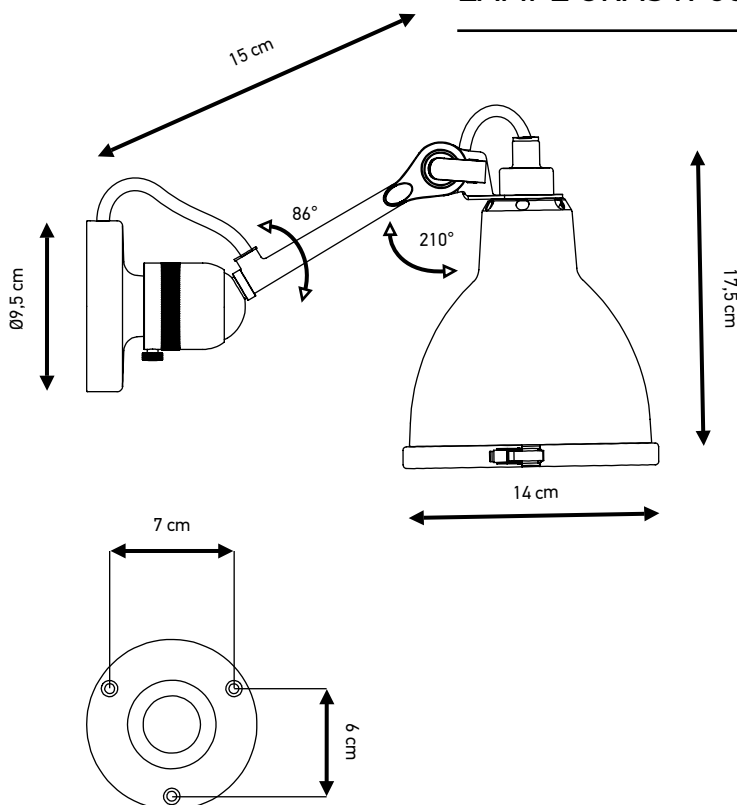

LAMPE GRAS

DCWéditions
PARIS

Bathroom lamp | Lampe de salle de bain

Material: Steel, celoron, borosilicate glass, galvanized steel, silicone seals

Matériaux: Acier, celoron, verre borosilicate, acier galvanisé, joints silicone

Outdoor painting
Peinture haute resistance

Weight: Net 1,5 kg | Gross 1,9 kg
Poids: Net 1,5 kg | Brut 1,9 kg

Dimensions:
Rod 150 mm | Fonte Ø95 mm
Bielle 150 mm | Cast Ø95 mm

Packaging: 430 × 220 × 300 mm

Rubber electric wire H07RN - F
3 × 1 mm²
Câble électrique tissu H07RN - F
3 × 1 mm²

CL I - E14 - ESL11W / Led 6W

IP64    

TECHNICAL SHEET / FICHE TECHNIQUE

LAMPE GRAS N°304 BATHROOM

FINISHES / FINITIONS

N°304 BATHROOM BL-SAT